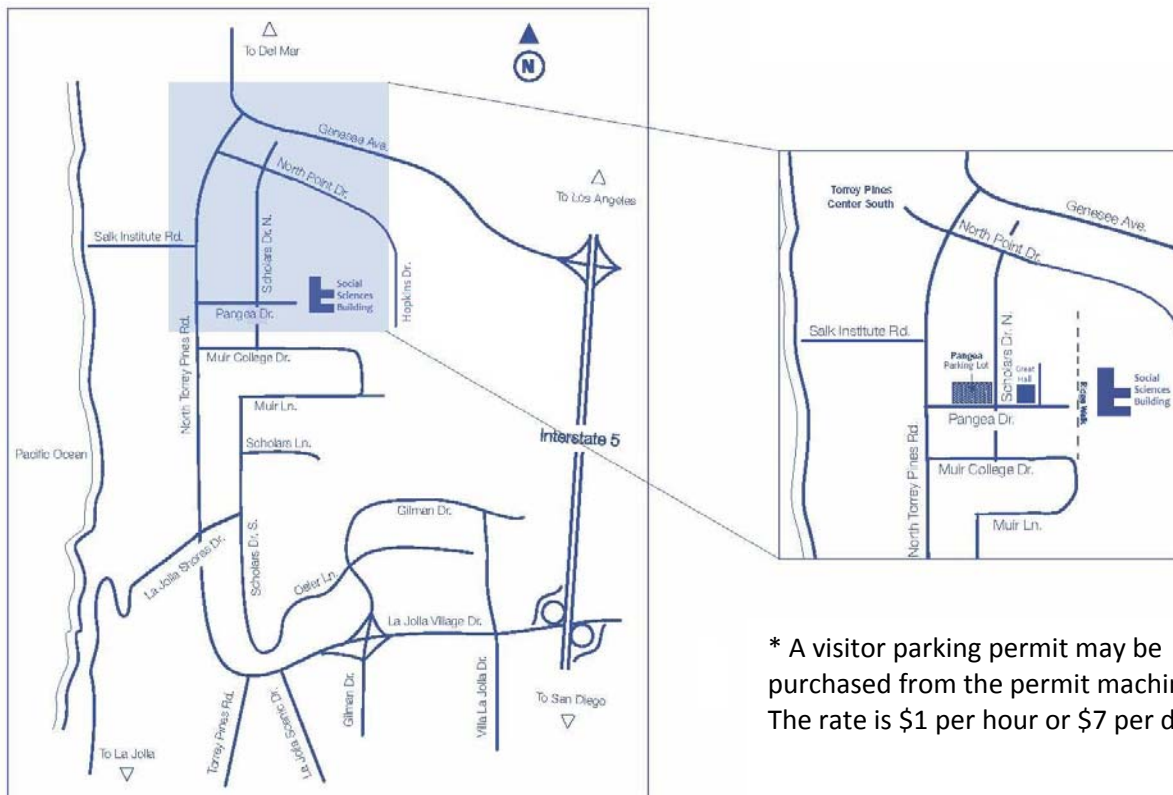

UCSD Department of Sociology

401 Social Science Building
La Jolla, Ca. 92093

Directions to Sociology Dept.

From the North

Take 5 South
Take Genessee Avenue exit
Right on Genessee
Left on North Torrey Pines Road
Left on Pangea Drive
Right into Pangea Parking Structure*

From the South

Take 5 North
Take Genessee Avenue exit
Left on Genessee
Left on North Torrey Pines Road
Left on Pangea Drive
Right into Pangea Parking Structure*

Walking Directions from Pangea to Sociology

Exit Pangea Parking Structure on Pangea Drive

Walk east up the street past Great Hall to the Social Science Building - 5 story gray building at the top of the hill, across from IRPS and next to the Super Computer Center.

The Sociology Department main office is on the fourth floor, room 401

* A visitor parking permit may be purchased from the permit machine. The rate is \$1 per hour or \$7 per day.