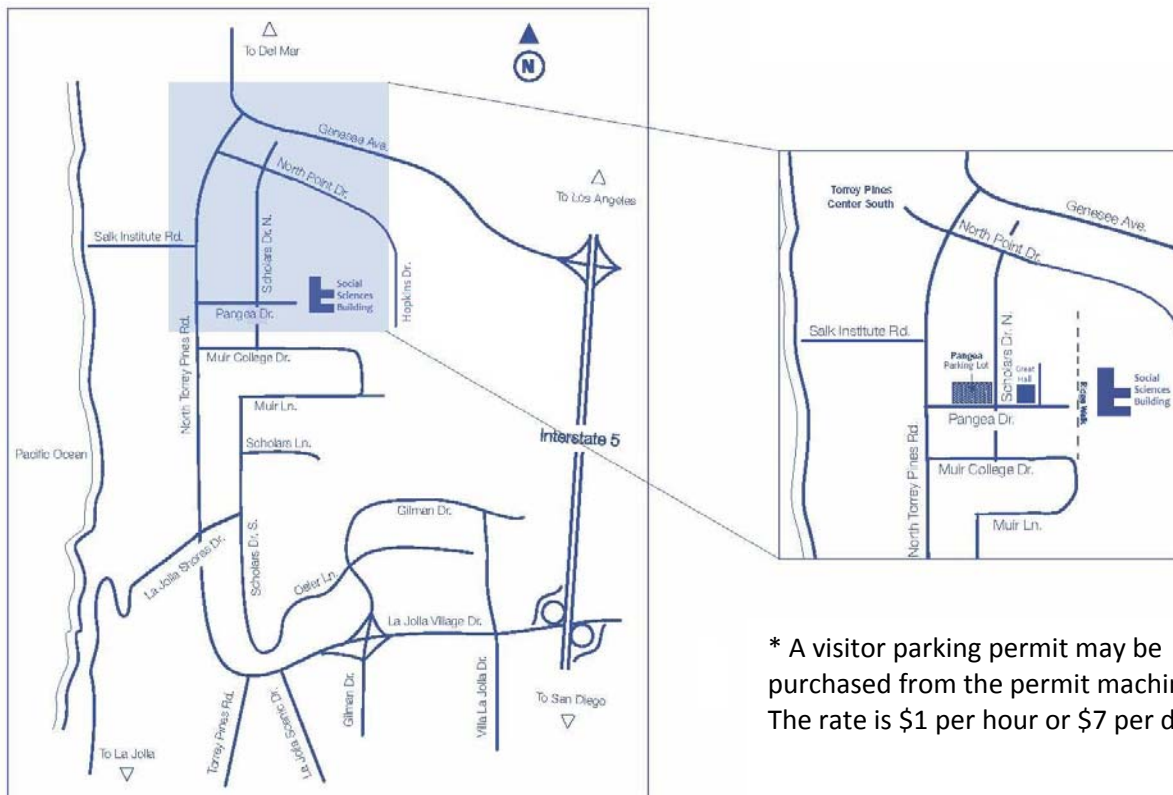

UCSD Department of Sociology

401 Social Science Building
La Jolla, Ca. 92093

Directions to Sociology Dept.

From the North

Take 5 South
Take Genesee Avenue exit
Right on Genesee
Left on North Torrey Pines Road
Left on Pangea Drive
Right into Pangea Parking Structure*

From the South

Take 5 North
Take Genesee Avenue exit
Left on Genesee
Left on North Torrey Pines Road
Left on Pangea Drive
Right into Pangea Parking Structure*

Walking Directions from Pangea to Sociology

Exit Pangea Parking Structure on Pangea Drive

Walk east up the street past Great Hall to the Social Science Building - 5 story gray building at the top of the hill, across from IRPS and next to the Super Computer Center.

The Sociology Department main office is on the fourth floor, room 401

* A visitor parking permit may be purchased from the permit machine. The rate is $1 per hour or $7 per day.