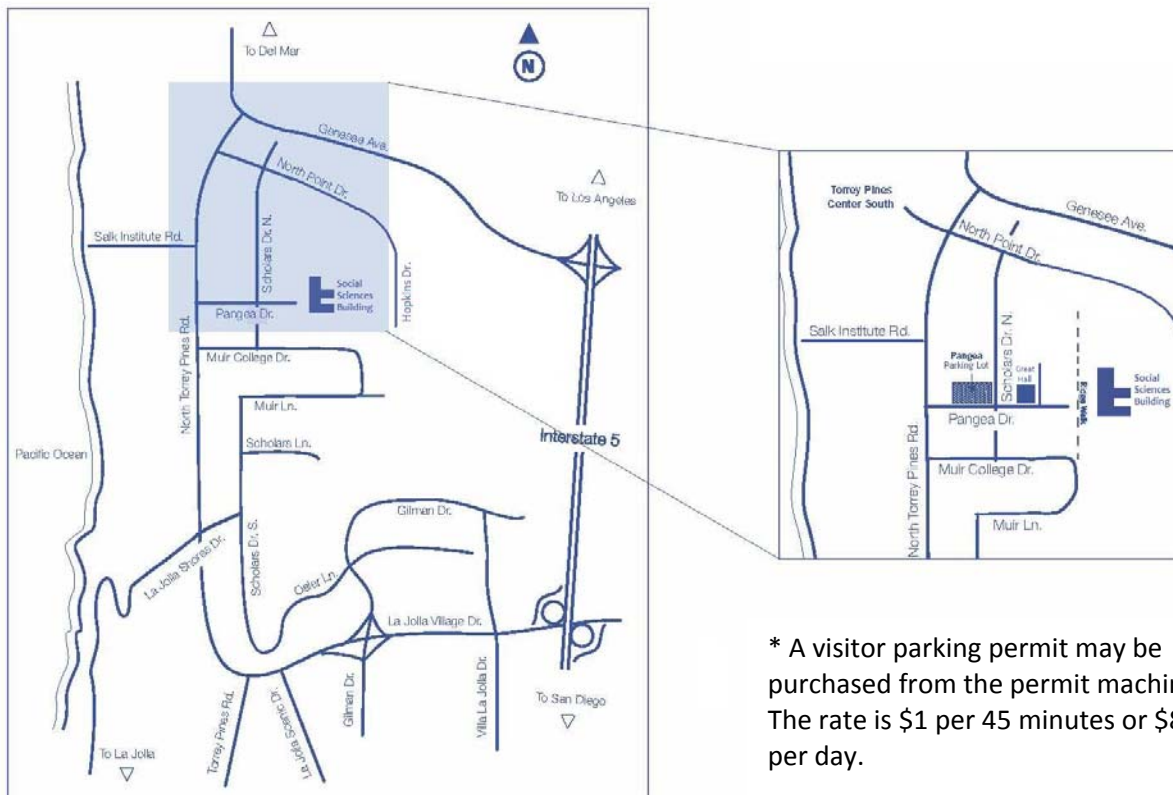

UCSD Department of Sociology

401 Social Science Building
La Jolla, Ca. 92093

Directions to Sociology Dept.

From the North

Take 5 South
Take Genesee Avenue exit
Right on Genesee
Left on North Torrey Pines Road
Left on Pangea Drive
Right into Pangea Parking Structure*

From the South

Take 5 North
Take Genesee Avenue exit
Left on Genesee
Left on North Torrey Pines Road
Left on Pangea Drive
Right into Pangea Parking Structure*

Walking Directions from Pangea to Sociology

Exit Pangea Parking Structure on Pangea Drive

Walk east up the street past Great Hall to the Social Science Building - 5 story gray building at the top of the hill, across from IRPS and next to the Super Computer Center.

The Sociology Department main office is on the fourth floor, room 401

* A visitor parking permit may be purchased from the permit machine. The rate is \$1 per 45 minutes or \$8 per day.